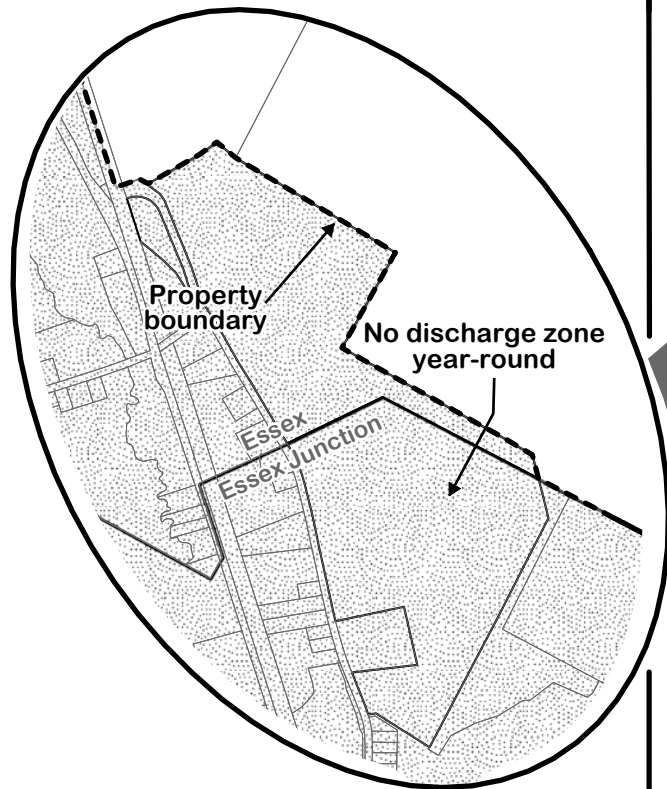

Essex Firearms Areas of Prohibition

The area within the dashed lines is designated as the prohibited area for firearms discharge per Town of Essex ordinance 6.08.010 Adopted: October 7, 2019

Indian Brook Reservoir No Discharge Zone

Tree Farm Rec Facility No Discharge Zone

Saxon Hill No Discharge Zone