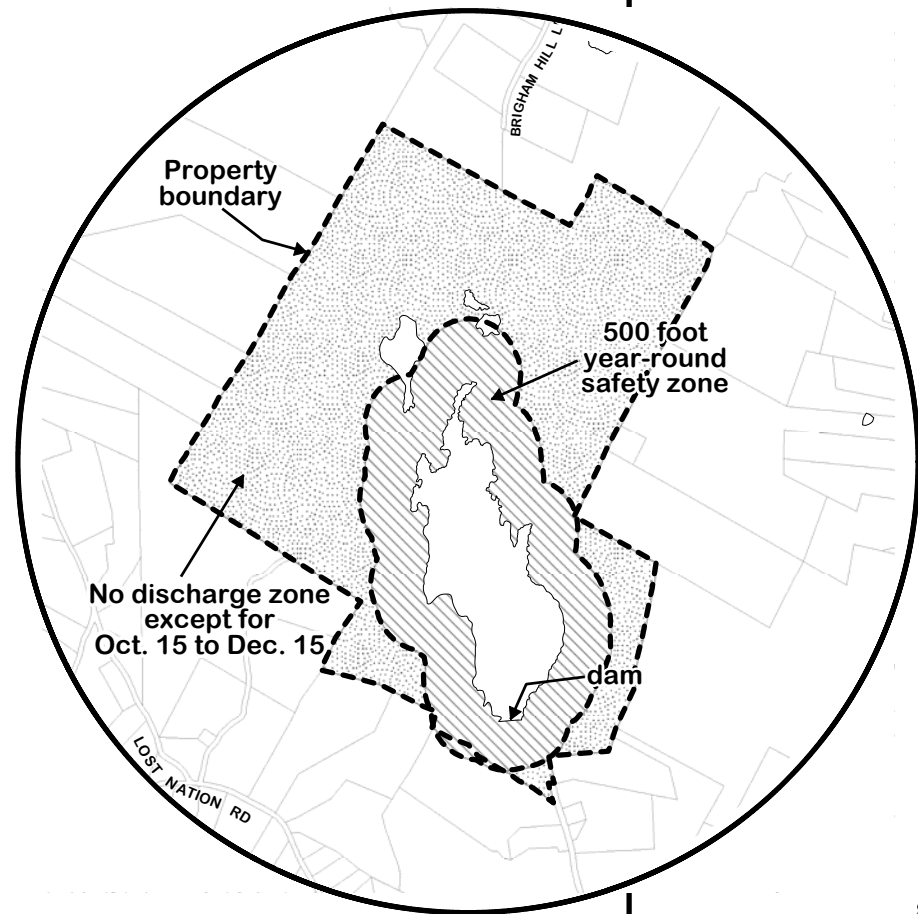

Essex Firearms Areas of Prohibition

The area within the dashed lines is designated as the prohibited area for firearms discharge per Town of Essex ordinance 6.08.010 Adopted: October 7, 2019

Indian Brook Reservoir No Discharge Zone

Tree Farm Rec Facility No Discharge Zone

Saxon Hill No Discharge Zone